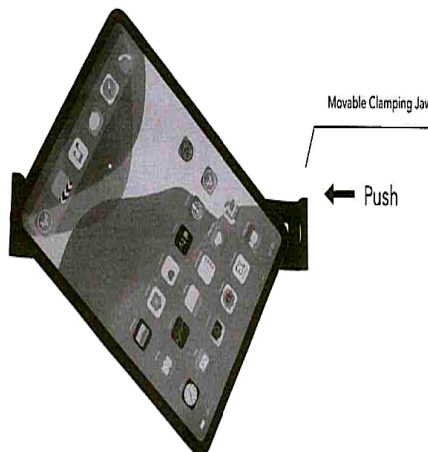

**ABOVETEK®**

ALUMINUM LONG ARM SECURITY  
**TABLET WALL MOUNT  
HOLDER**

TH-258B : BLACK  
TH-258S : SILVER

**WHAT'S INCLUDED**

**STEP 1**

Mount the holder to your desktop or on the wall using the 2 screws and 2 plastic anchors.

**STEP 2**

Secure the tablet with its diagonal corner clamped in the bracket tightly by adjusting the movable clamping jaw.

**STEP 3**

Push the lock latch into the movable clamping slot, lock the bracket with the key.