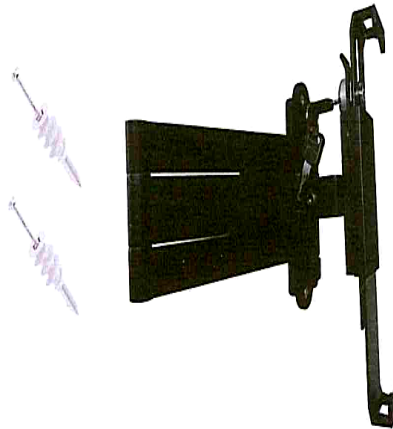

**ABOVETEK®**

ALUMINUM LONG ARM SECURITY  
**TABLET WALL MOUNT  
HOLDER**

TH-258B : BLACK  
TH-258S : SILVER

**WHAT'S INCLUDED**

**STEP 1**

Mount the holder to your desktop or on the wall using the 2 screws and 2 plastic anchors.

**STEP 2**

Secure the tablet with its diagonal corner clamped in the bracket tightly by adjusting the movable clamping jaw.

**STEP 3**

Push the lock latch into the movable clamping slot, lock the bracket with the key.

**STEP 4**

Double check to make sure the tablet is securely clamped in the bracket. Now adjust the tablet to desired angle and position.

**SPECIFICATIONS**

Material	Aluminum & Steel
Bracket Expansion Range	7.9 inch - 11.6 inch ( 20.0 cm - 29.5 cm )
Tablet Size Supported	7 inch - 11 inch
Maximum Tablet Thickness	0.43 inch ( 11 mm )
Arm Length	14.6 inch ( 37.0 cm )
Net Weight	2.2 lb ( 1 kg )