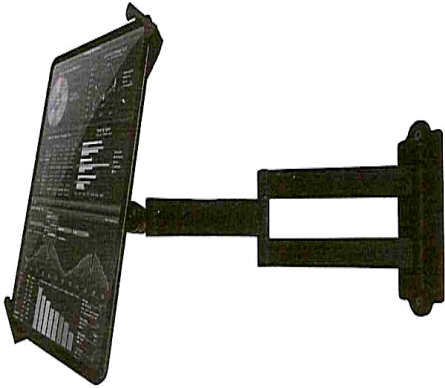

**ABOVETEK®**

ALUMINUM LONG ARM SECURITY  
**TABLET WALL MOUNT  
HOLDER**

TH-258B : BLACK  
TH-258S : SILVER

**WHAT'S INCLUDED**

**STEP 1**

Mount the holder to your desktop or on the wall using the 2 screws and 2 plastic anchors.

**STEP 2**

Secure the tablet with its diagonal corner clamped in the bracket tightly by adjusting the movable clamping jaw.

**STEP 3**

Push the lock latch into the movable clamping slot, lock the bracket with the key.

**STEP 4**

Double check to make sure the tablet is securely clamped in the bracket. Now adjust the tablet to desired angle and position.

**SPECIFICATIONS**

Material	Aluminum & Steel
Bracket Expansion Range	7.9 inch - 11.6 inch ( 20.0 cm - 29.5 cm )
Tablet Size Supported	7 inch - 11 inch
Maximum Tablet Thickness	0.43 inch ( 11 mm )
Arm Length	14.6 inch ( 37.0 cm )
Net Weight	2.2 lb ( 1 kg )