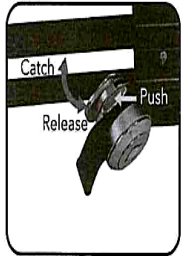

**ABOVETEK®**

ALUMINUM LONG ARM SECURITY  
**TABLET WALL MOUNT  
HOLDER**

TH-258B : BLACK  
TH-258S : SILVER

**WHAT'S INCLUDED**

**STEP 1**

Mount the holder to your desktop or on the wall using the 2 screws and 2 plastic anchors.

**STEP 2**

Secure the tablet with its diagonal corner clamped in the bracket tightly by adjusting the movable clamping jaw.

**STEP 3**

Push the lock latch into the movable clamping slot, lock the bracket with the key.