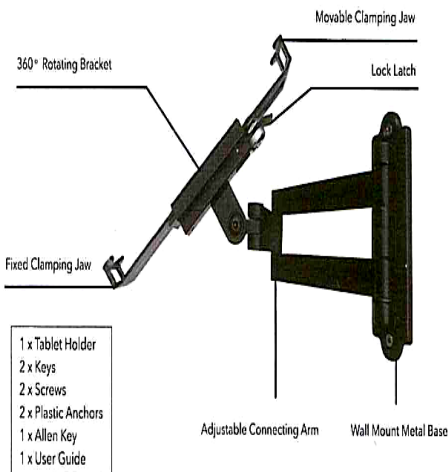

**ABOVETEK®**

ALUMINUM LONG ARM SECURITY  
**TABLET WALL MOUNT  
HOLDER**

TH-258B : BLACK  
TH-258S : SILVER

**WHAT'S INCLUDED**

**STEP 1**

Mount the holder to your desktop or on the wall using the 2 screws and 2 plastic anchors.

**STEP 2**

Secure the tablet with its diagonal corner clamped in the bracket tightly by adjusting the movable clamping jaw.

**STEP 3**

Push the lock latch into the movable clamping slot, lock the bracket with the key.

**STEP 4**

Double check to make sure the tablet is securely clamped in the bracket. Now adjust the tablet to desired angle and position.

**SPECIFICATIONS**

Material	Aluminum & Steel
Bracket Expansion Range	7.9 inch - 11.6 inch ( 20.0 cm - 29.5 cm )
Tablet Size Supported	7 inch - 11 inch
Maximum Tablet Thickness	0.43 inch ( 11 mm )
Arm Length	14.6 inch ( 37.0 cm )
Net Weight	2.2 lb ( 1 kg )